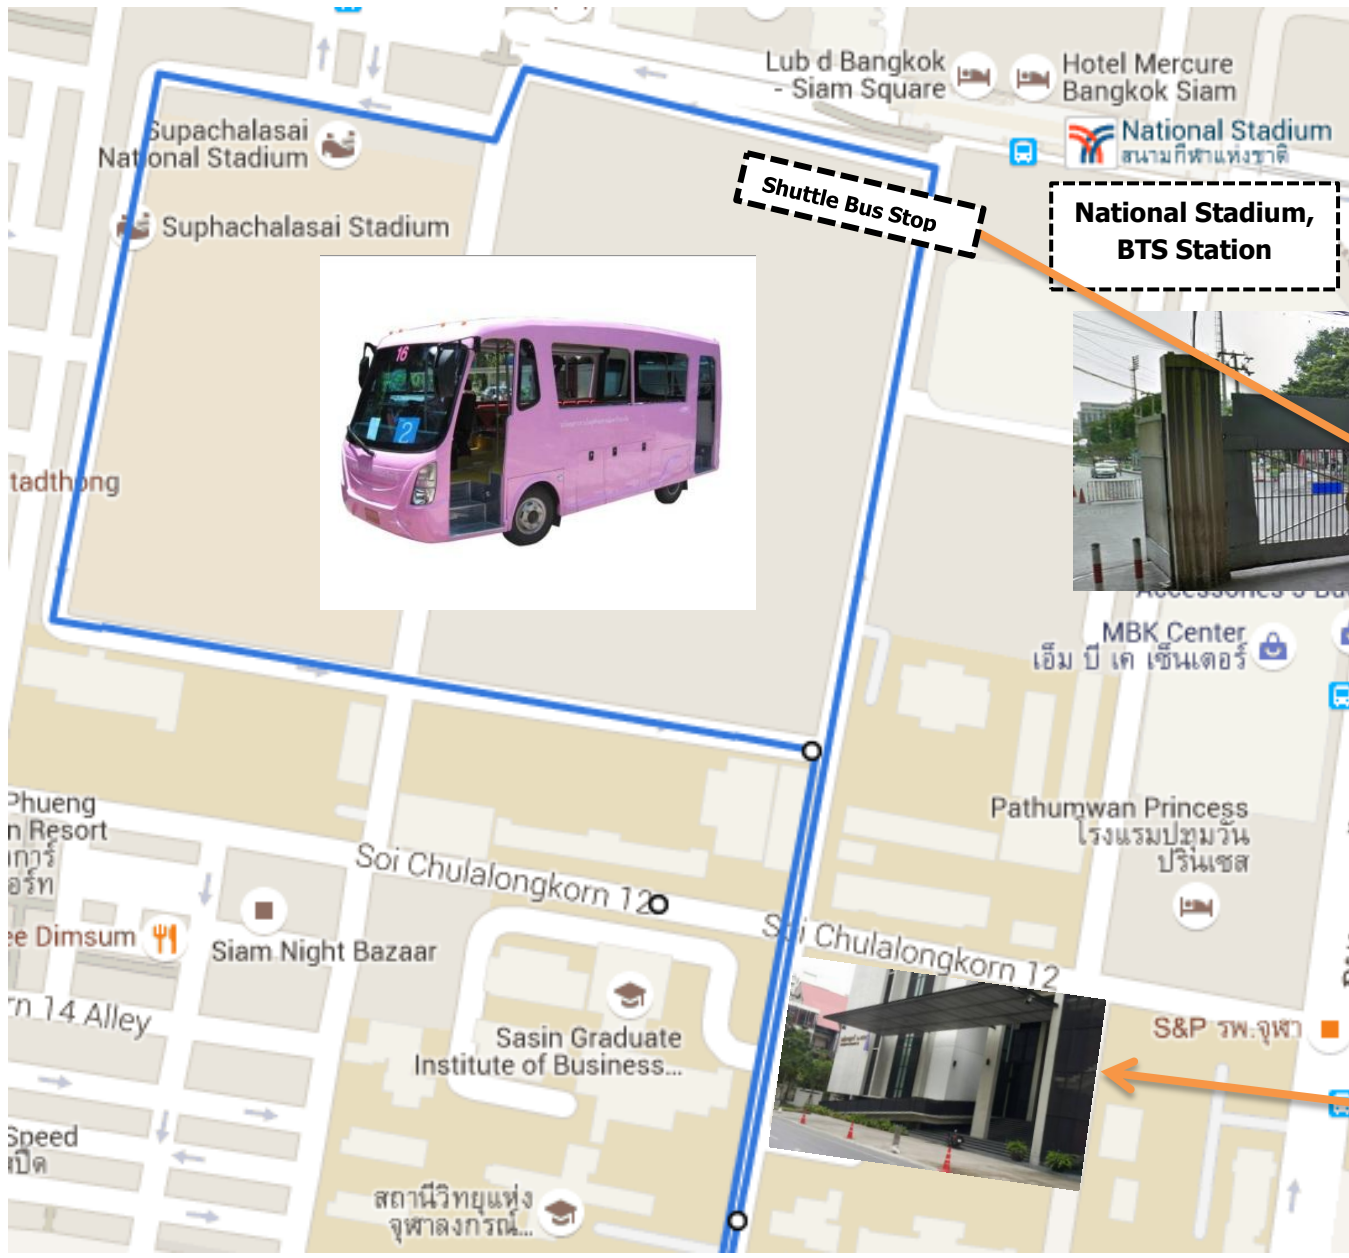

**Route for Shuttle Bus No. 2**

**Chaloen Rajakumari 60 (Chamchuri 10) Building**

**Shuttle Bus Stop**

**National Stadium, BTS Station**

**Shuttle Bus Stop**